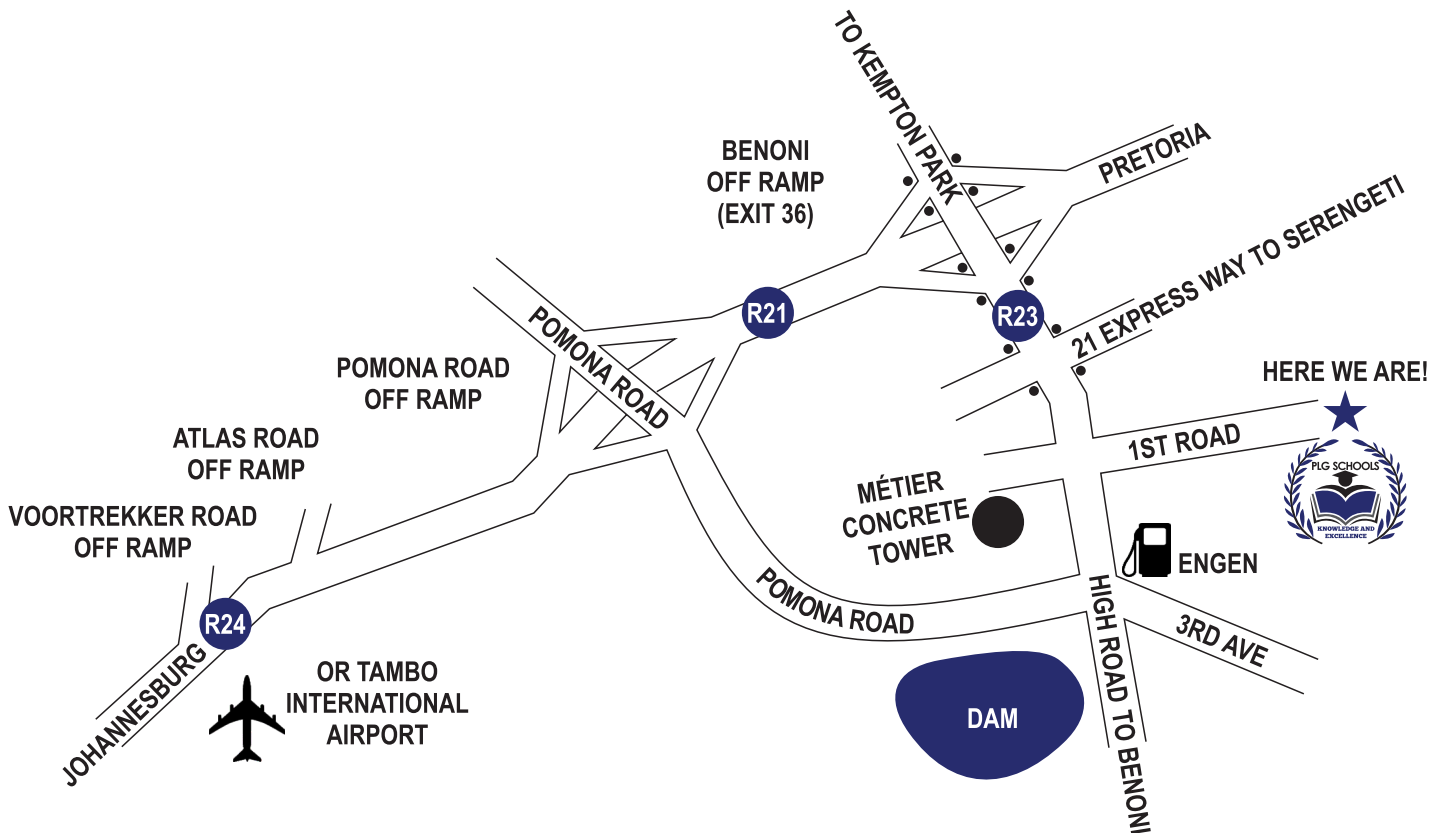

PLG SCHOOLS WILLOW VIEW ACADEMY

Should you get lost, please contact us on 011 565-6600

MAP AND DIRECTIONS

FROM PRETORIA :

- Travel along the R21 to Kempton Park / OR Tambo International Airport.
- Take the R23 Benoni off-ramp (Exit 36). Turn left at the traffic light at the end of the off-ramp.
- Pass over the first traffic light you come across. This is a new intersection with a sign board that reads Serengeti.
 - Turn left at the next tarred road; First Road.
- Continue down this road, PLG Willow View Academy is located at the end of the road.

FROM JOHANNESBURG :

- Travel along the R24 / N12 towards Witbank. Keep to the left. Highway splits.
 - Take the R21 OR Tambo International Airport.
 - Pass Edenvale, Kempton Park, Airport, Atlas Road and Pomona Road.
- Take the R23 Benoni off-ramp (Exit 36). Turn right at the traffic light at the end of the off-ramp.
 - Cross back over the highway. Pass the first traffic light.
- Pass over the second traffic light you come across. This is a new intersection with a sign board that reads Serengeti.
 - Turn left at the next tarred road; First Road.
- Continue down this road, PLG Willow View Academy is located at the end of the road.

GPS CO-ORDINATES :

S 26 04.264' - E 28 17.456'

Please don't use the co-ordinates on Google Maps. These co-ordinates are incorrect. We have tried to change it with Google numerous times, but have been unsuccessful to date.